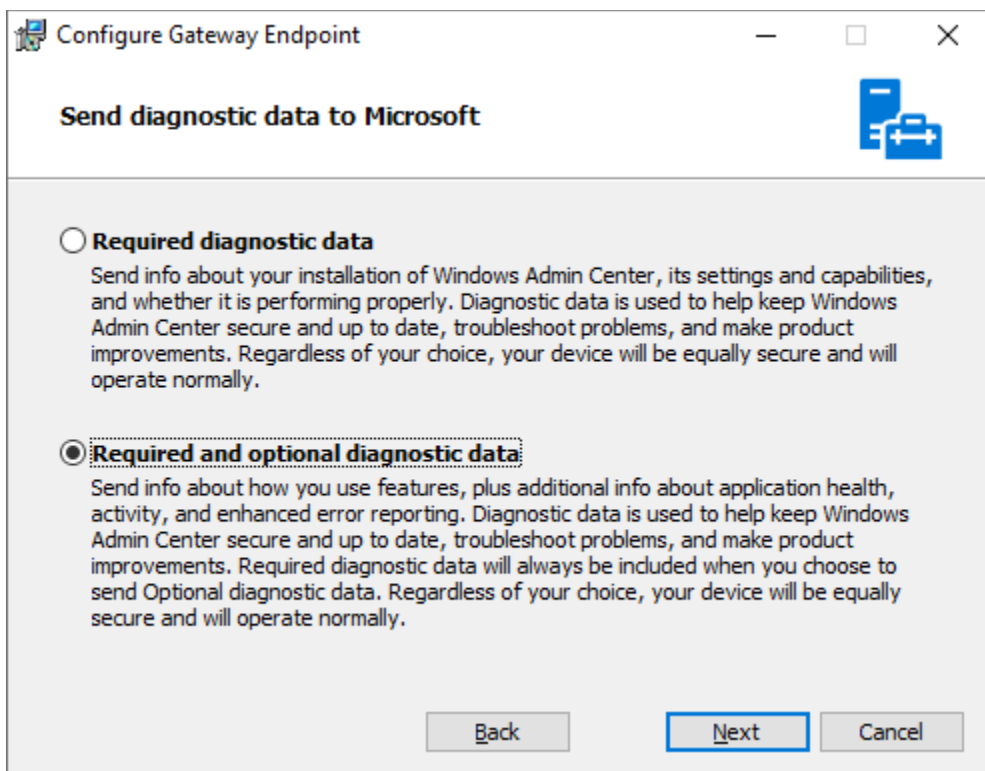

Last Updated On: 17 Mar 2021

WindowsAdminCenter2103 3/14/2021 3:29 PM Windows Installer ... 72,596 KB

This is where it fails every time now...

Nothing from the following URL has helped:

<https://docs.microsoft.com/en-us/windows-server/manage/windows-admin-center/support/known-issues>