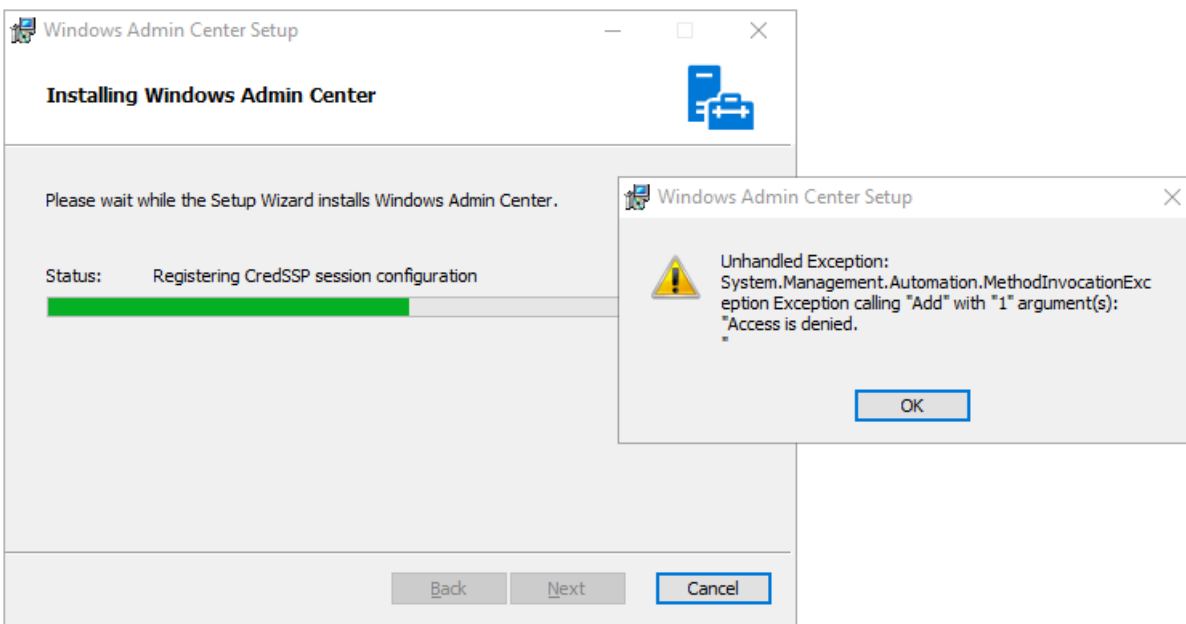

Last Updated On: 17 Mar 2021

WindowsAdminCenter2103 3/14/2021 3:29 PM Windows Installer ... 72,596 KB

This is where it fails every time now...

Nothing from the following URL has helped:

<https://docs.microsoft.com/en-us/windows-server/manage/windows-admin-center/support/known-issues>