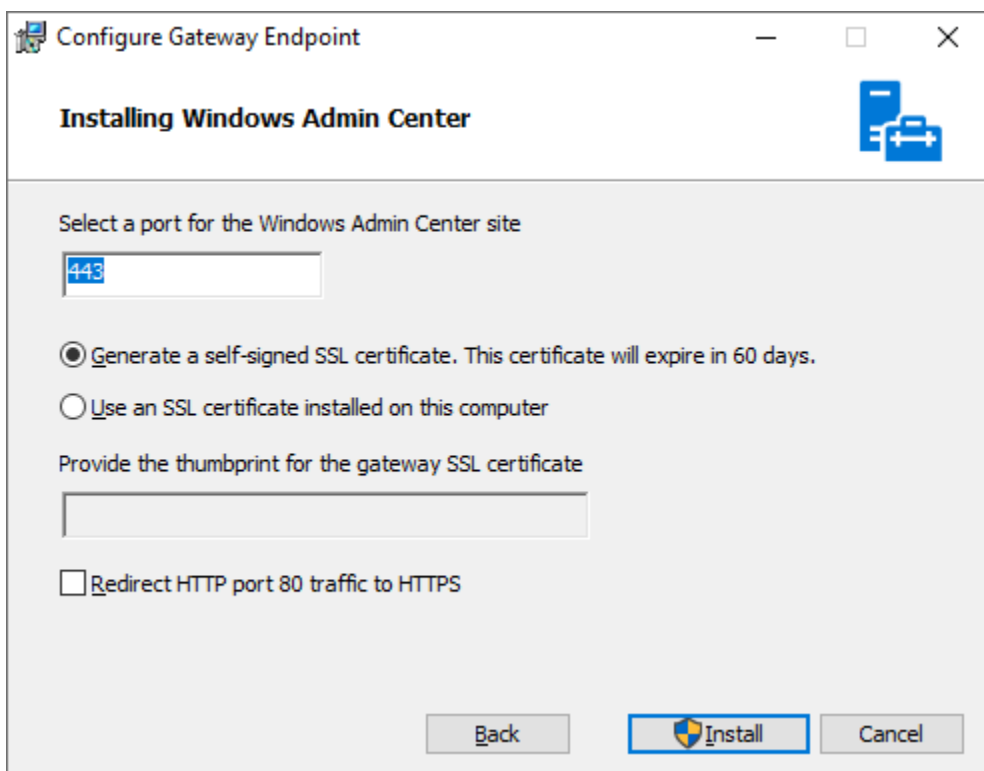

Last Updated On: 17 Mar 2021

WindowsAdminCenter2103 3/14/2021 3:29 PM Windows Installer ... 72,596 KB

This is where it fails every time now...

Nothing from the following URL has helped:

<https://docs.microsoft.com/en-us/windows-server/manage/windows-admin-center/support/known-issues>