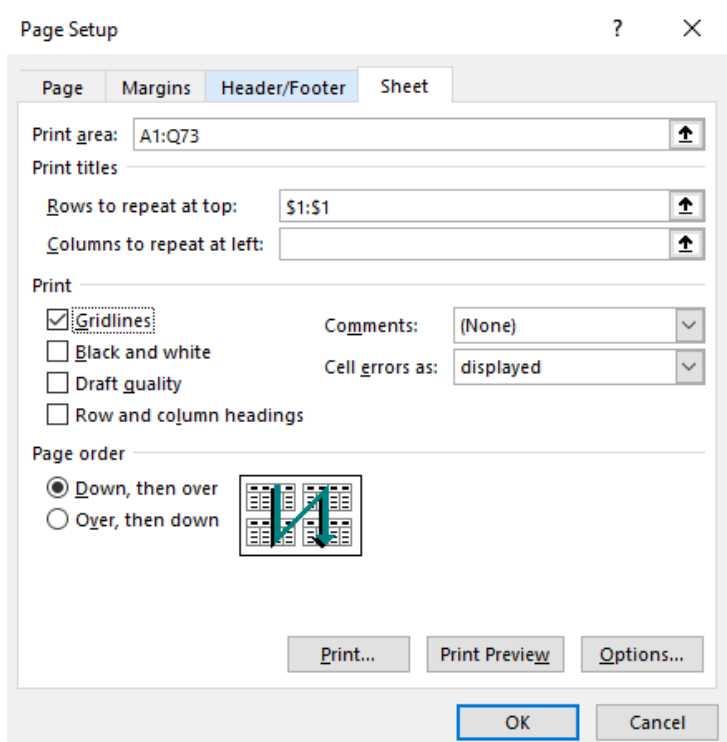

Original Settings...

Save and close, reopen and the settings have changed...