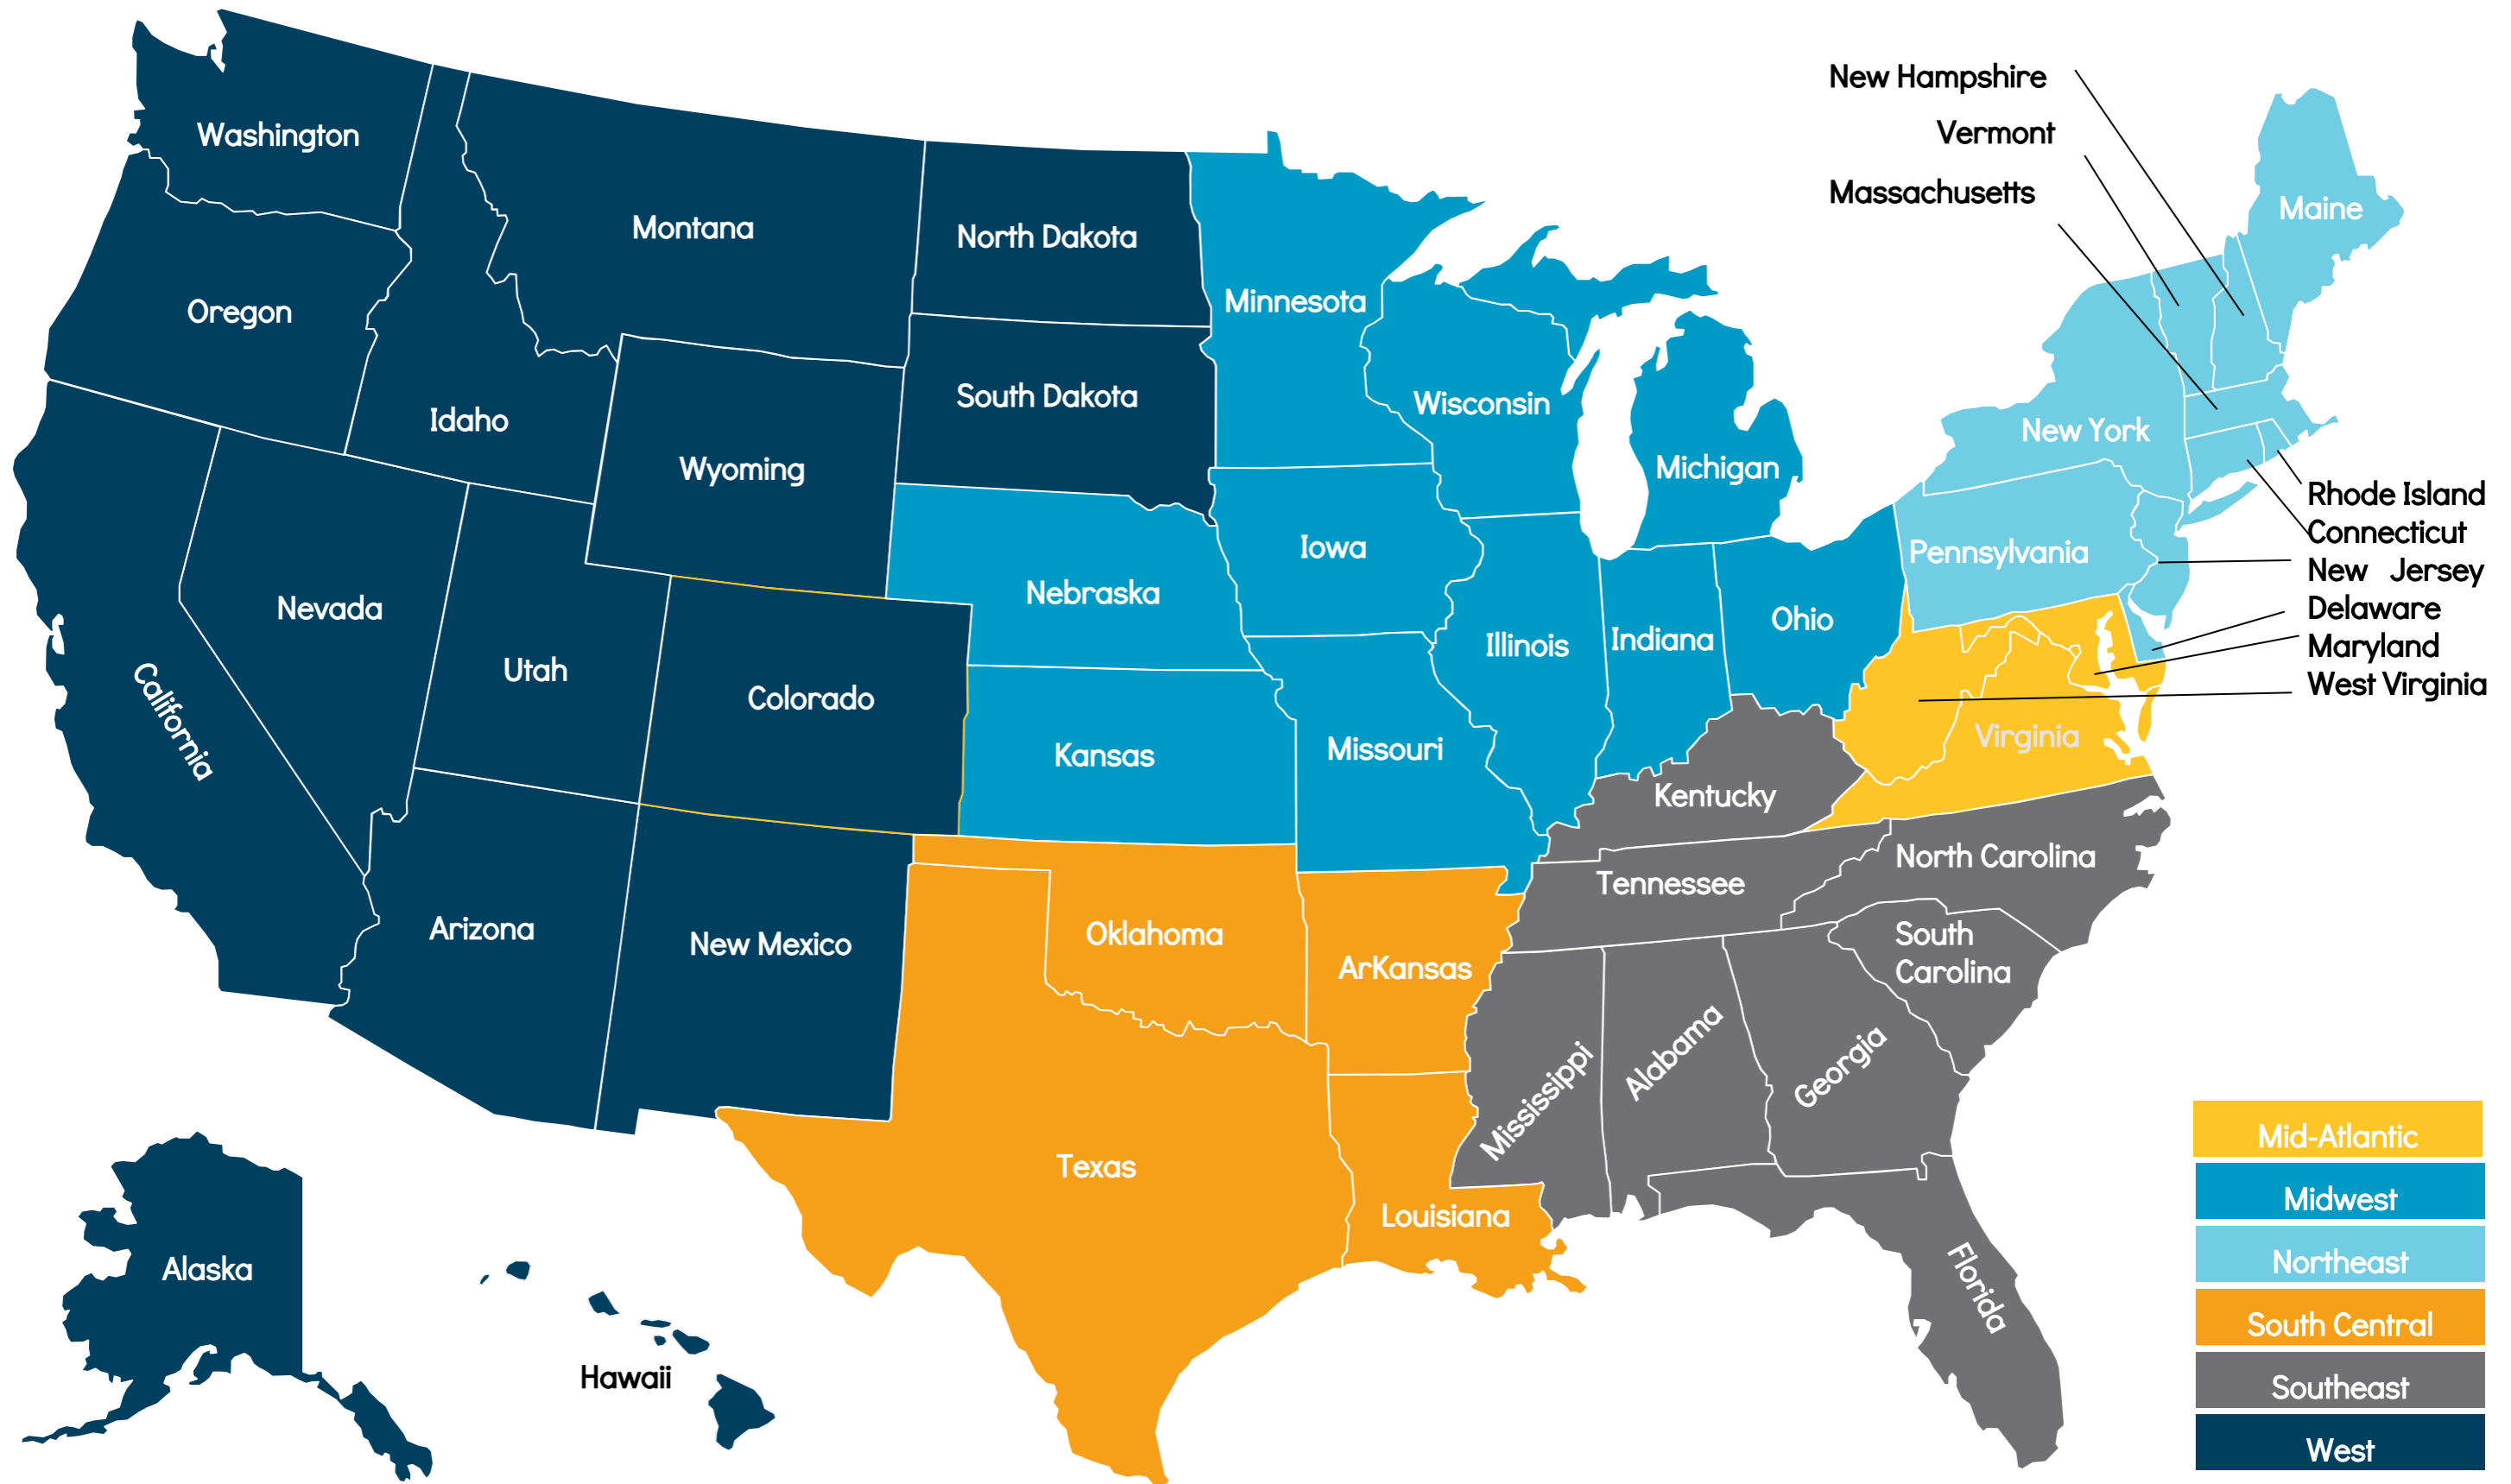

US Sales Regions Map

Region	State	Region	State
Mid-Atlantic	91 Maryland	South Central	93 Texas
Mid-Atlantic	91 District of Columbia	South Central	93 Arkansas
Mid-Atlantic	91 Virginia	South Central	93 Louisiana
Mid-Atlantic	90 West Virginia	South Central	93 Oklahoma
Midwest	87 Wisconsin	Southeast	92 Tennessee
Midwest	87 Michigan	Southeast	92 Mississippi
Midwest	87 Illinois	Southeast	92 Alabama
Midwest	87 Indiana	Southeast	90 North Carolina
Midwest	87 Ohio	Southeast	90 South Carolina
Midwest	89 Missouri	Southeast	90 Georgia
Midwest	89 Nebraska	Southeast	90 Florida
Midwest	89 Kansas	Southeast	92 Kentucky
Midwest	89 Minnesota	West	94 Idaho
Midwest	89 Iowa	West	94 Montana
Northeast	86 Maine	West	94 Wyoming
Northeast	86 New Hampshire	West	94 Nevada
Northeast	86 Vermont	West	94 Utah
Northeast	86 Massachusetts	West	94 Colorado
Northeast	86 Connecticut	West	94 Arizona
Northeast	86 Rhode Island	West	94 New Mexico
Northeast	88 New York	West	95 Alaska
Northeast	88 Pennsylvania	West	95 Washington
Northeast	88 New Jersey	West	95 Oregon
Northeast	90 Delaware	West	95 California
		West	95 Hawaii
		West	89 North Dakota
		West	89 South Dakota